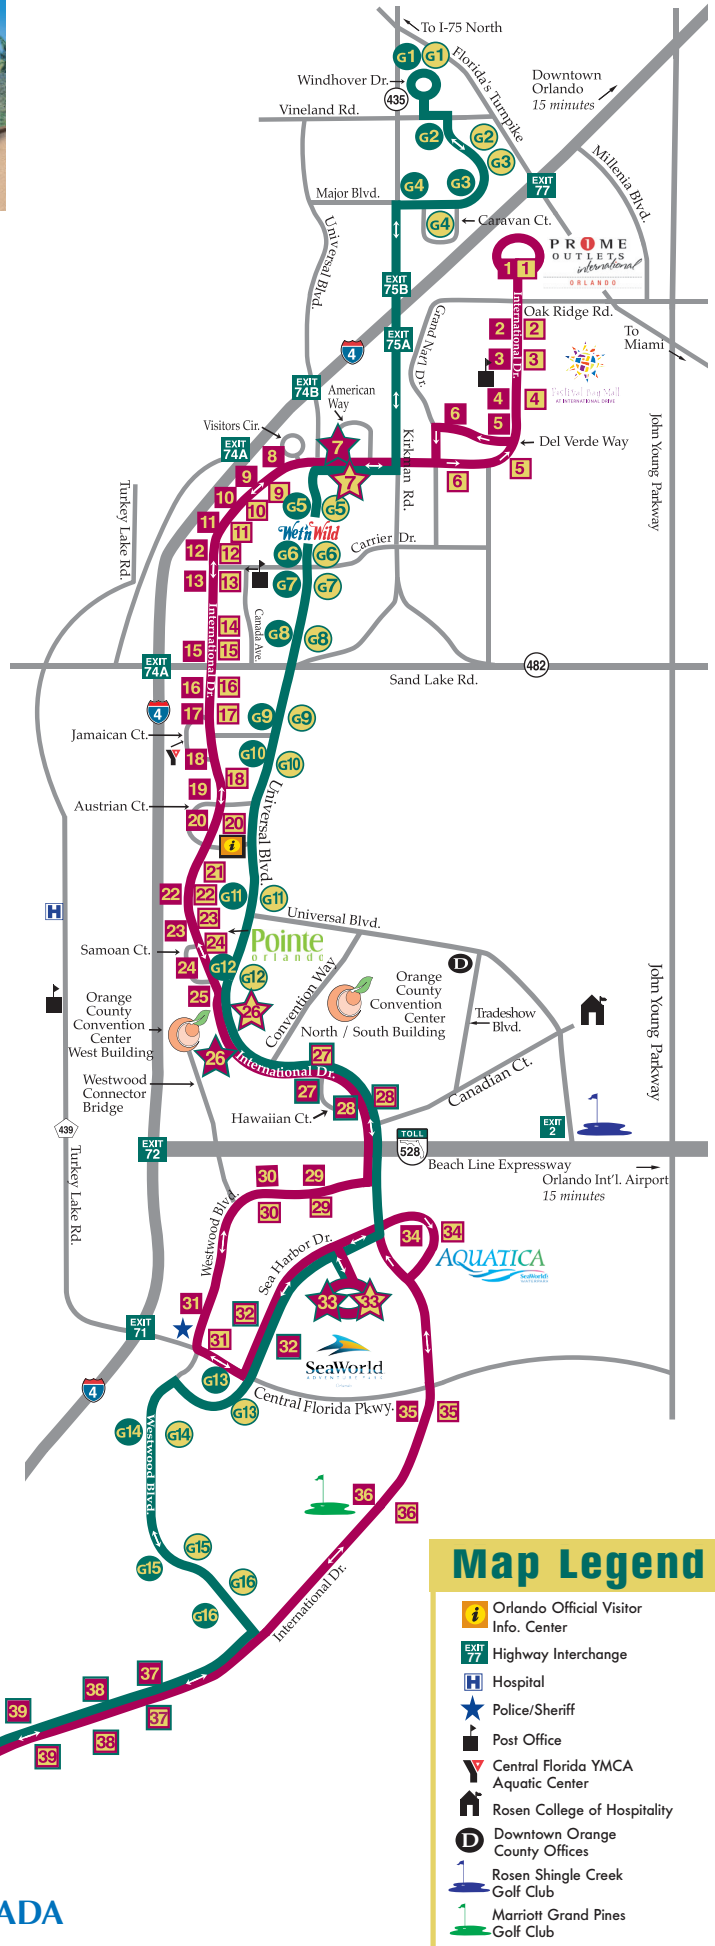

1-Day	\$4.00	7-Day	\$10.00
3-Day	\$6.00	14-Day	\$17.00
5-Day	\$8.00		
- Red Line Route Trolleys generally arrive at each stop approximately every 20 minutes. Green Line Route Trolleys approximately every 30 minutes. Wait times for Trolleys may vary with traffic and season.
- To transfer between lines, do so at the designated transfer stops, which are represented on the map as stars.
- I•RIDE Trolleys....The Fun Way to Get Around International Drive!

Ask your trolley driver or your hotel guest service desk for the International Drive Resort Area Official Visitors Guide & I•RIDE Trolley Map. It has detailed listings of businesses located in the International Drive Resort Area.

TROLLEY STOPS	
1	Red Line South Bound
10	Red Line North Bound
G1	Green Line South Bound
G7	Green Line North Bound
7	South Bound Transfers
38	North Bound Transfers

International Drive
resort area
Orlando's Most Dynamic Destination
www.InternationalDriveOrlando.com

Map Legend	
	Orlando Official Visitor Info. Center
	EXIT 77 Highway Interchange
	Hospital
	Police/Sheriff
	Post Office
	Central Florida YMCA Aquatic Center
	Rosen College of Hospitality
	Downtown Orange County Offices
	Rosen Shingle Creek Golf Club
	Marriott Grand Pines Golf Club